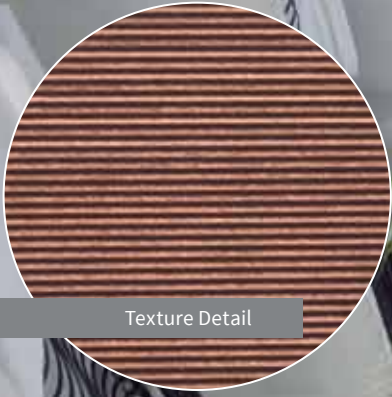

Bowery Planters

Silt and Lavender

Bowery Planters

Texture Detail

		dimensions				volume gals.	planter ref.#	saucer ref.#
								
A	Bowery 13" Planter	13.00"	8.55"	10.50" / 17.69"	25.50"	6.00	A5110XX	A9822XXT
B	Bowery 15" Planter	14.80"	9.71"	11.00" / 18.00"	30.77"	7.50	A5138XX	A9827XXT
C	Bowery 17" Planter	17.00"	10.78"	13.00" / 20.00"	34.70"	12.00	A5143XX	A9832XXT
D	 Bowery 22" Planter	22.00"	14.08"	17.90" / 26.60"	43.20"	29.00	A5155XX	A9841XXT

This planter can be filled with sand for additional stability:

		
Place planter upside down.	Remove red plug.	Use a funnel to fill cavity with sand. Replug and turn right side up.

 QUICK SHIP COLORS - IN-STOCK AND READY TO SHIP

Old Bronze Ref: 14

Caviar Black Ref: 94

Mocha Ref: 44

Vintage Copper Ref: 72

Colors below available in 13", 15" and 17"

Silt Ref: 37

Ash Ref: 98

Slate Ref: 97