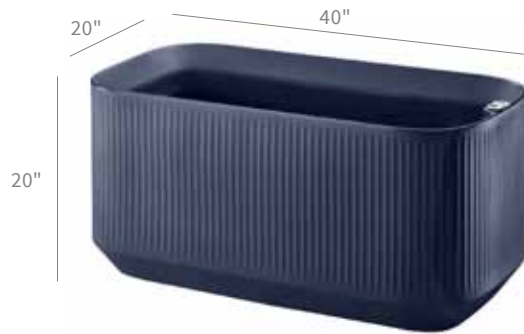

Ash Ref: 98

Slate Ref: 97

Midnight Ref: 55

Olive Ref: 82

Bark Ref: 74

Six different sizes,
move them, stack them
and create your own space.

Mod planters in 20" width

Mod planters in 14" width

Mod planters with 20" width

A6140XX

A6150XX

A6197XX

Mod planters with 14" width

A6160XX

A6175XX

A6130XX