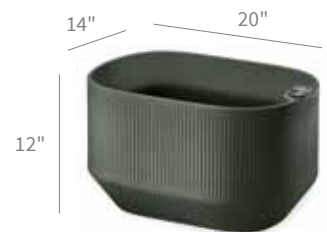

Mod Family of Planters

Mod Family of Planters

Texture Detail

RESTAURANT & BAR

Alpine White, Ash and Olive

Mod planters in 20" width		Mod planters in 14" width		dimensions			soil capacity gals.	water capacity gals.	planter ref.#
A B C D E F									
A	Mod 20" x 20" x 16"H Planter	19.7" x 19.7"	17.52" / 8.98"	15.75"	8.85	7.93	A6140XX		
B	Mod 40" x 20" x 20"H Planter	39.3" x 19.7"	37.20" / 12.13"	19.69"	26.95	19.55	A6150XX		
C	Mod 20" x 20" x 38"H Planter	19.7" x 19.7"	17.52" / 26.10"	38.19"	19.55	15.85	A6197XX		
D	Mod 20" x 14" x 24"H Planter	19.7" x 13.8"	17.52" / 8.98"	23.62"	5.34	12.63	A6160XX		
E	Mod 40" x 14" x 30"H Planter	39.3" x 13.8"	37.20" / 17.48"	29.53"	22.72	19.94	A6175XX		
F	Mod 20" x 14" x 12"H Planter	19.7" x 13.8"	17.52" / 7.01"	11.81"	4.2	3.34	A6130XX		

Ash Ref: 98

Slate Ref: 97

Midnight Ref: 55

Olive Ref: 82

Bark Ref: 74

Six different sizes,
move them, stack them
and create your own space.

Mod planters in 20" width

Mod planters in 14" width

Mod planters with 20" width

A6140XX

A6150XX

A6197XX

Mod planters with 14" width

A6160XX

A6175XX

A6130XX