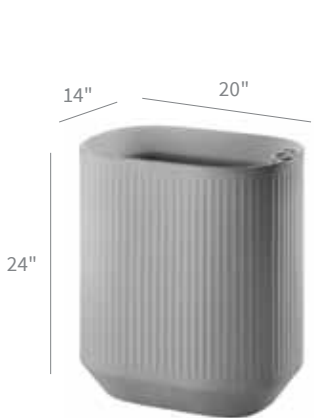

Mod Family of Planters

Mod Family of Planters

Texture Detail

RESTAURANT & BAR

Alpine White, Ash and Olive

Mod planters in 20" width		Mod planters in 14" width		dimensions			soil capacity gals.	water capacity gals.	planter ref.#
A B C D E F									
A	Mod 20" x 20" x 16"H Planter	19.7" x 19.7"	17.52" / 8.98"	15.75"	8.85	7.93	A6140XX		
B	Mod 40" x 20" x 20"H Planter	39.3" x 19.7"	37.20" / 12.13"	19.69"	26.95	19.55	A6150XX		
C	Mod 20" x 20" x 38"H Planter	19.7" x 19.7"	17.52" / 26.10"	38.19"	19.55	15.85	A6197XX		
D	Mod 20" x 14" x 24"H Planter	19.7" x 13.8"	17.52" / 8.98"	23.62"	5.34	12.63	A6160XX		
E	Mod 40" x 14" x 30"H Planter	39.3" x 13.8"	37.20" / 17.48"	29.53"	22.72	19.94	A6175XX		
F	Mod 20" x 14" x 12"H Planter	19.7" x 13.8"	17.52" / 7.01"	11.81"	4.2	3.34	A6130XX		

Ash Ref: 98

Slate Ref: 97

Midnight Ref: 55

Olive Ref: 82

Bark Ref: 74

Six different sizes,
move them, stack them
and create your own space.

Mod planters in 20" width

Mod planters in 14" width

Mod planters with 20" width

A6140XX

A6150XX

A6197XX

Mod planters with 14" width

A6160XX

A6175XX

A6130XX