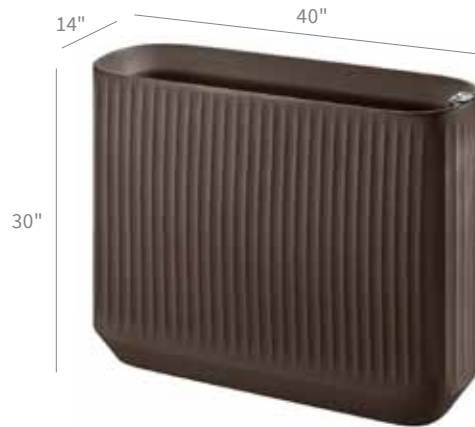

Mod Family of Planters

Mod Family of Planters

Texture Detail

RESTAURANT & BAR

Alpine White, Ash and Olive

Mod planters in 20" width		Mod planters in 14" width		dimensions			soil capacity gals.	water capacity gals.	planter ref.#
A B C D E F									
A	Mod 20" x 20" x 16"H Planter	19.7" x 19.7"	17.52" / 8.98"	15.75"	8.85	7.93	A6140XX		
B	Mod 40" x 20" x 20"H Planter	39.3" x 19.7"	37.20" / 12.13"	19.69"	26.95	19.55	A6150XX		
C	Mod 20" x 20" x 38"H Planter	19.7" x 19.7"	17.52" / 26.10"	38.19"	19.55	15.85	A6197XX		
D	Mod 20" x 14" x 24"H Planter	19.7" x 13.8"	17.52" / 8.98"	23.62"	5.34	12.63	A6160XX		
E	Mod 40" x 14" x 30"H Planter	39.3" x 13.8"	37.20" / 17.48"	29.53"	22.72	19.94	A6175XX		
F	Mod 20" x 14" x 12"H Planter	19.7" x 13.8"	17.52" / 7.01"	11.81"	4.2	3.34	A6130XX		

Ash Ref: 98

Slate Ref: 97

Midnight Ref: 55

Olive Ref: 82

Bark Ref: 74

Six different sizes,
move them, stack them
and create your own space.

Mod planters in 20" width

Mod planters in 14" width

Mod planters with 20" width

A6140XX

A6150XX

A6197XX

Mod planters with 14" width

A6160XX

A6175XX

A6130XX